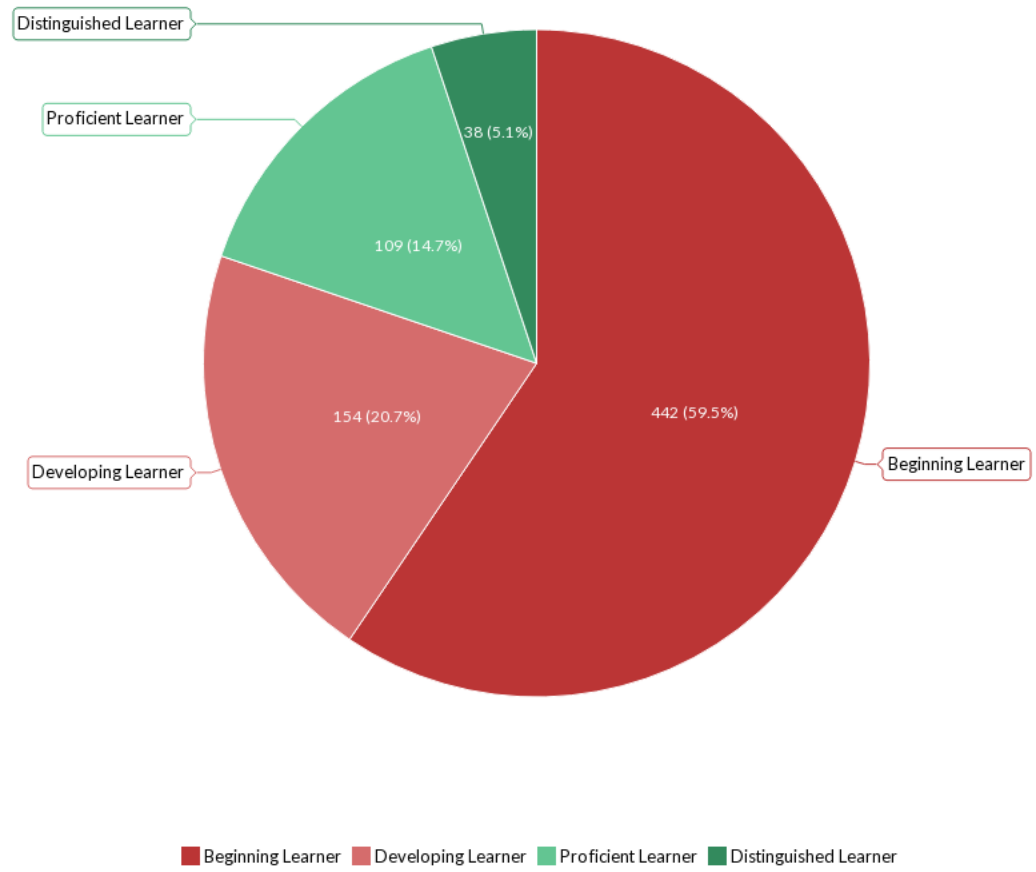

Filter Criteria Applied:

Test Administration: Spring 2021(Included) Grade: 03(Included)

Milestones ELA Achievement Levels

Filter Criteria Applied:

Test Administration: Spring 2021(Included) Grade: 03(Included)

Milestone ELA Achievement Levels by Gender

Filter Criteria Applied:

Test Administration: Spring 2021(Included) Grade: 03(Included)

Milestones ELA Achievement Levels by Race/Ethnicity

Filter Criteria Applied: