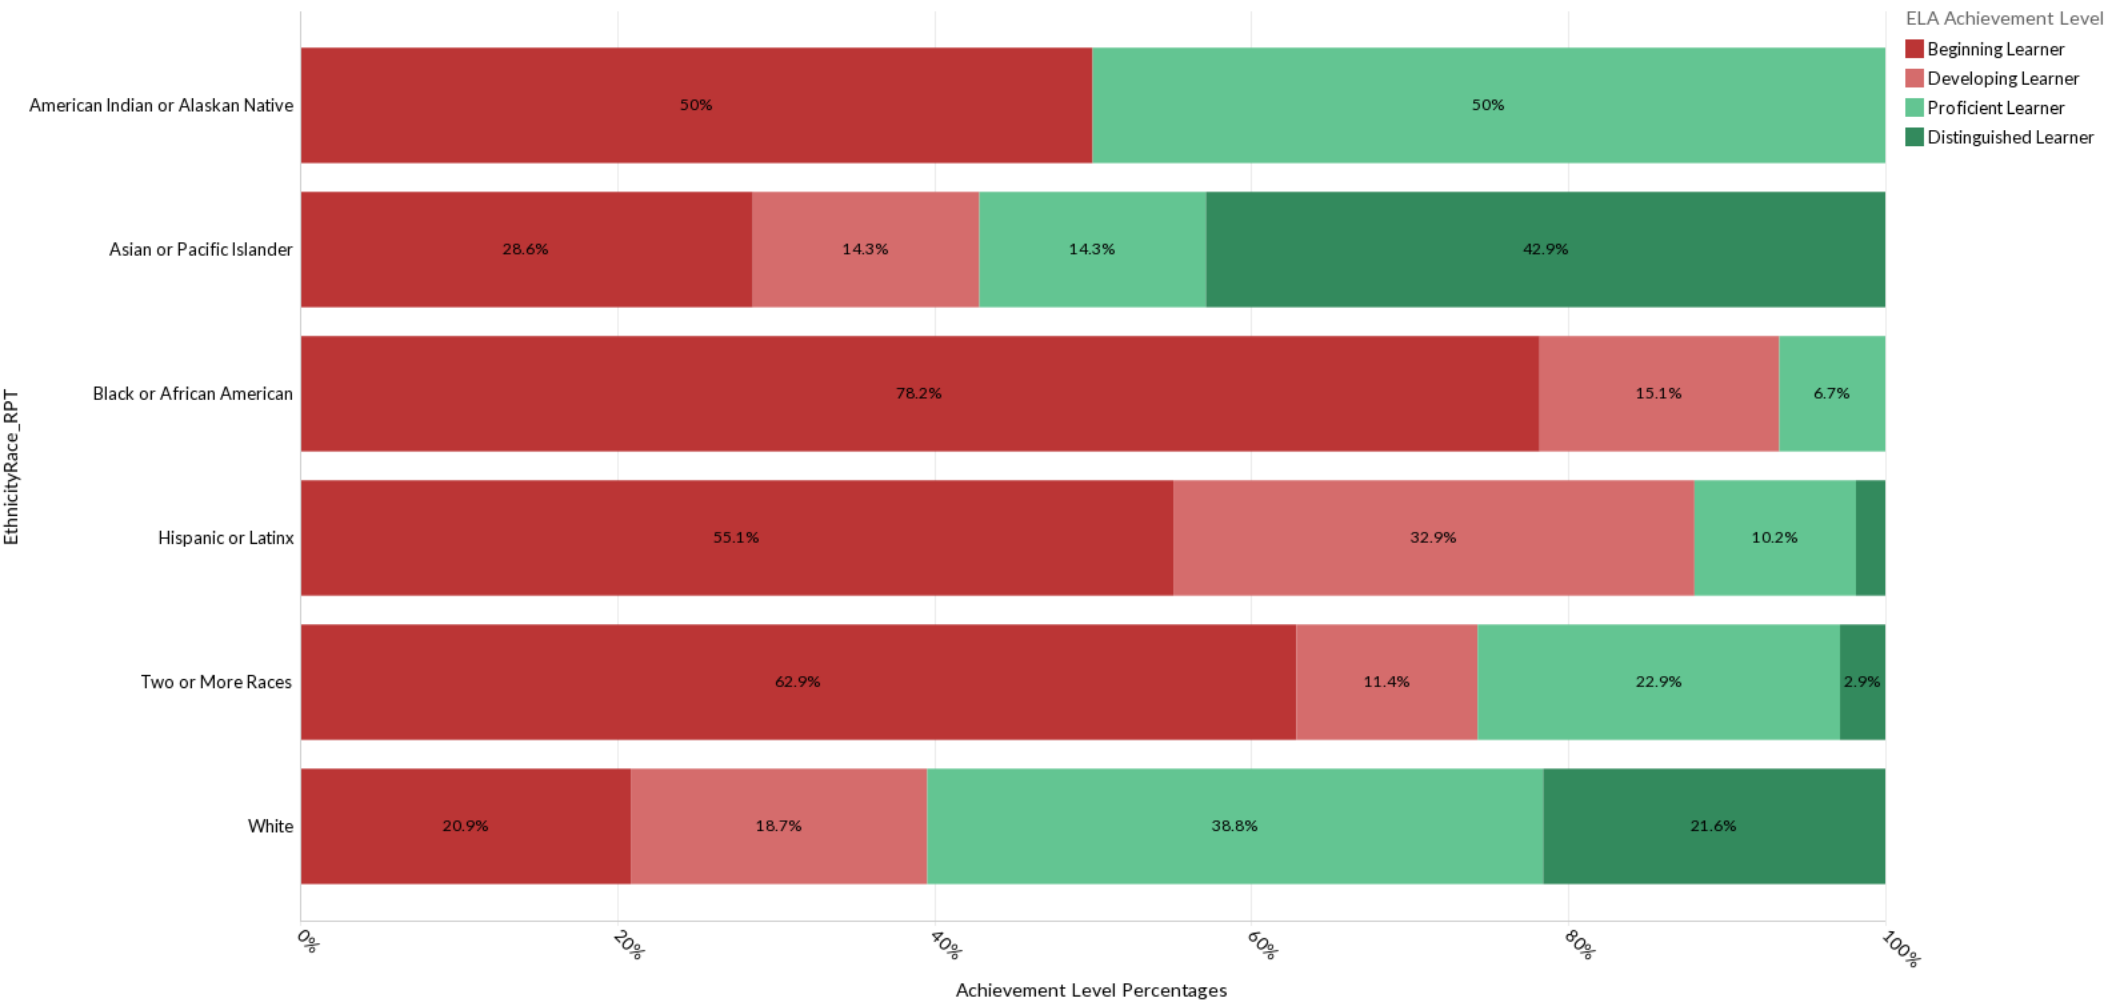

Filter Criteria Applied:

Test Administration: Spring 2021(Included) Grade: 03(Included)

Milestones ELA Achievement Levels

Filter Criteria Applied:

Test Administration: Spring 2021(Included) Grade: 03(Included)

Milestone ELA Achievement Levels by Gender

Filter Criteria Applied:

Test Administration: Spring 2021(Included) Grade: 03(Included)

Milestones ELA Achievement Levels by Race/Ethnicity

Filter Criteria Applied: