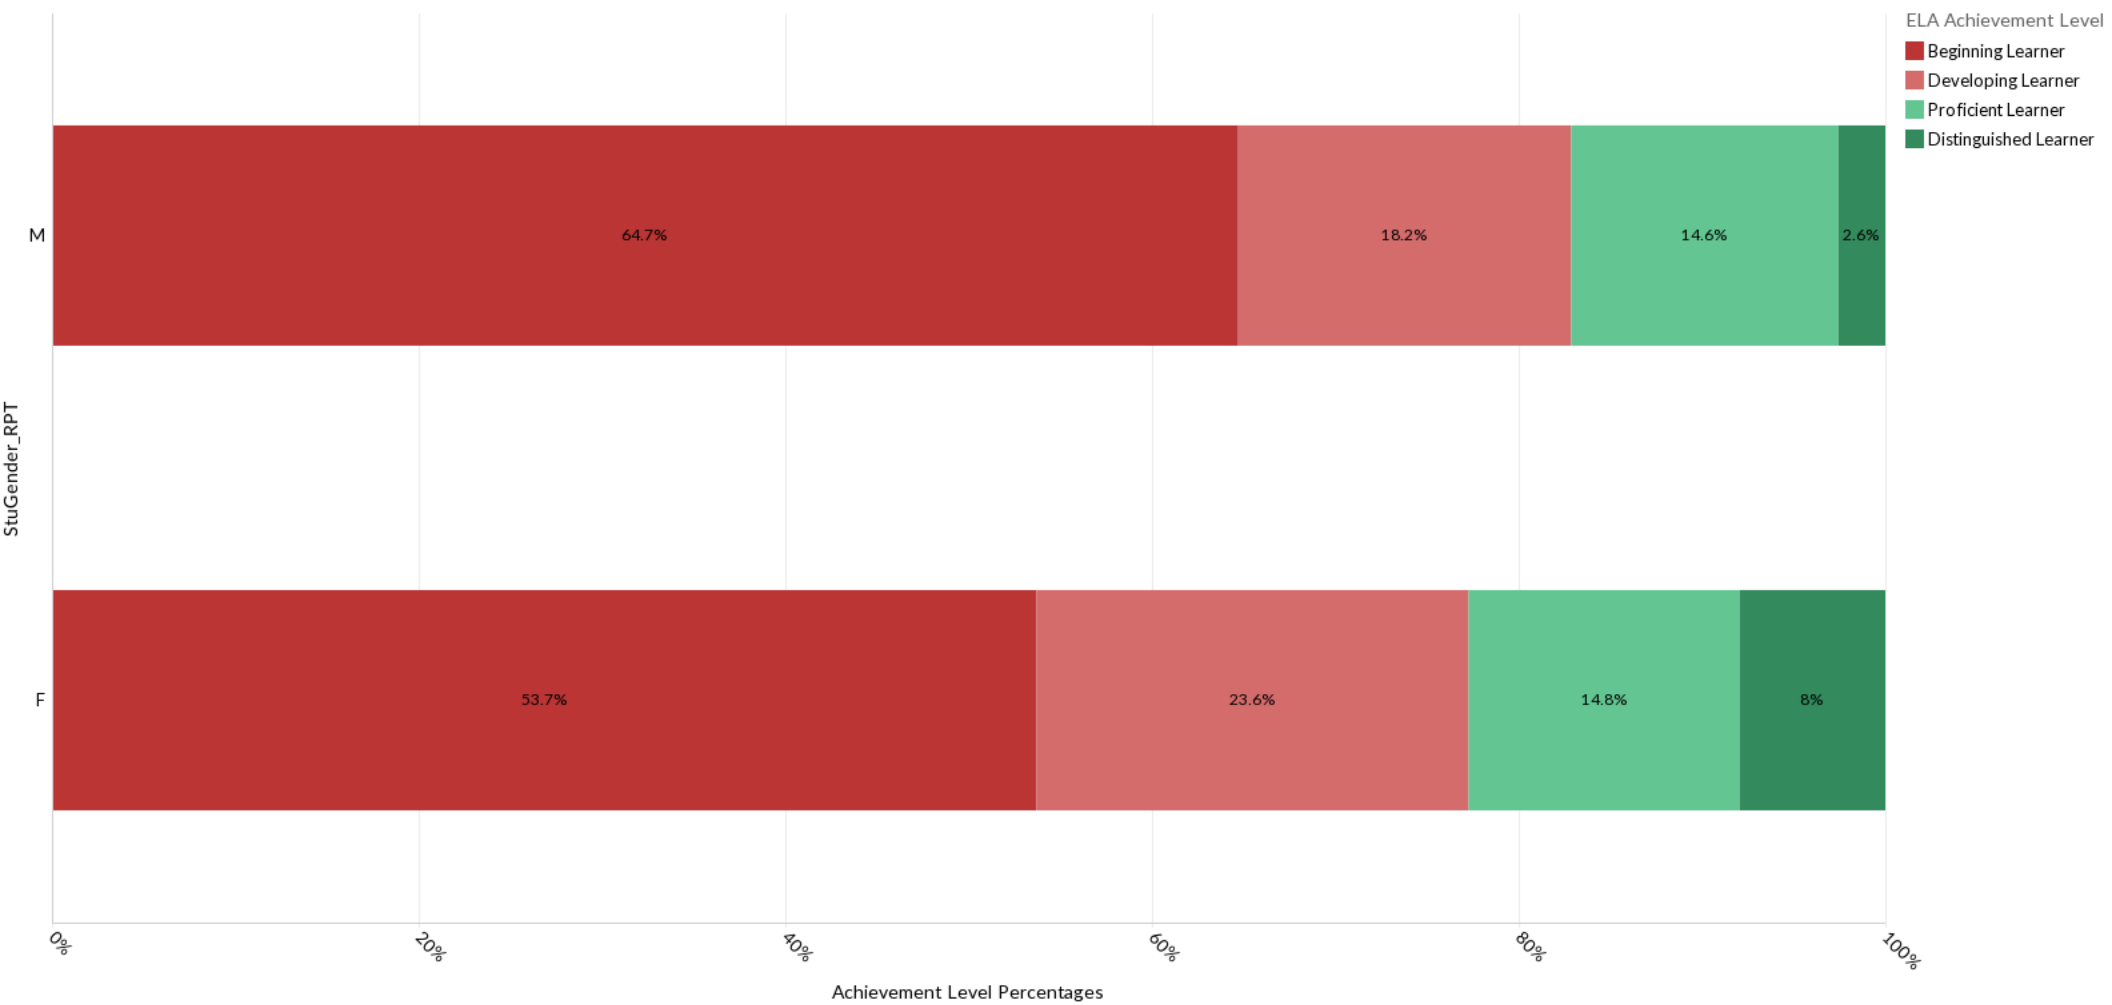

Filter Criteria Applied:

Test Administration: Spring 2021(Included) Grade: 03(Included)

Milestones ELA Achievement Levels

Filter Criteria Applied:

Test Administration: Spring 2021(Included) Grade: 03(Included)

Milestone ELA Achievement Levels by Gender

Filter Criteria Applied:

Test Administration: Spring 2021(Included) Grade: 03(Included)

Milestones ELA Achievement Levels by Race/Ethnicity

Filter Criteria Applied:

Test Administration: Spring 2021(Included) Grade: 03(Included)

Milestones ELA Achievement Levels by School